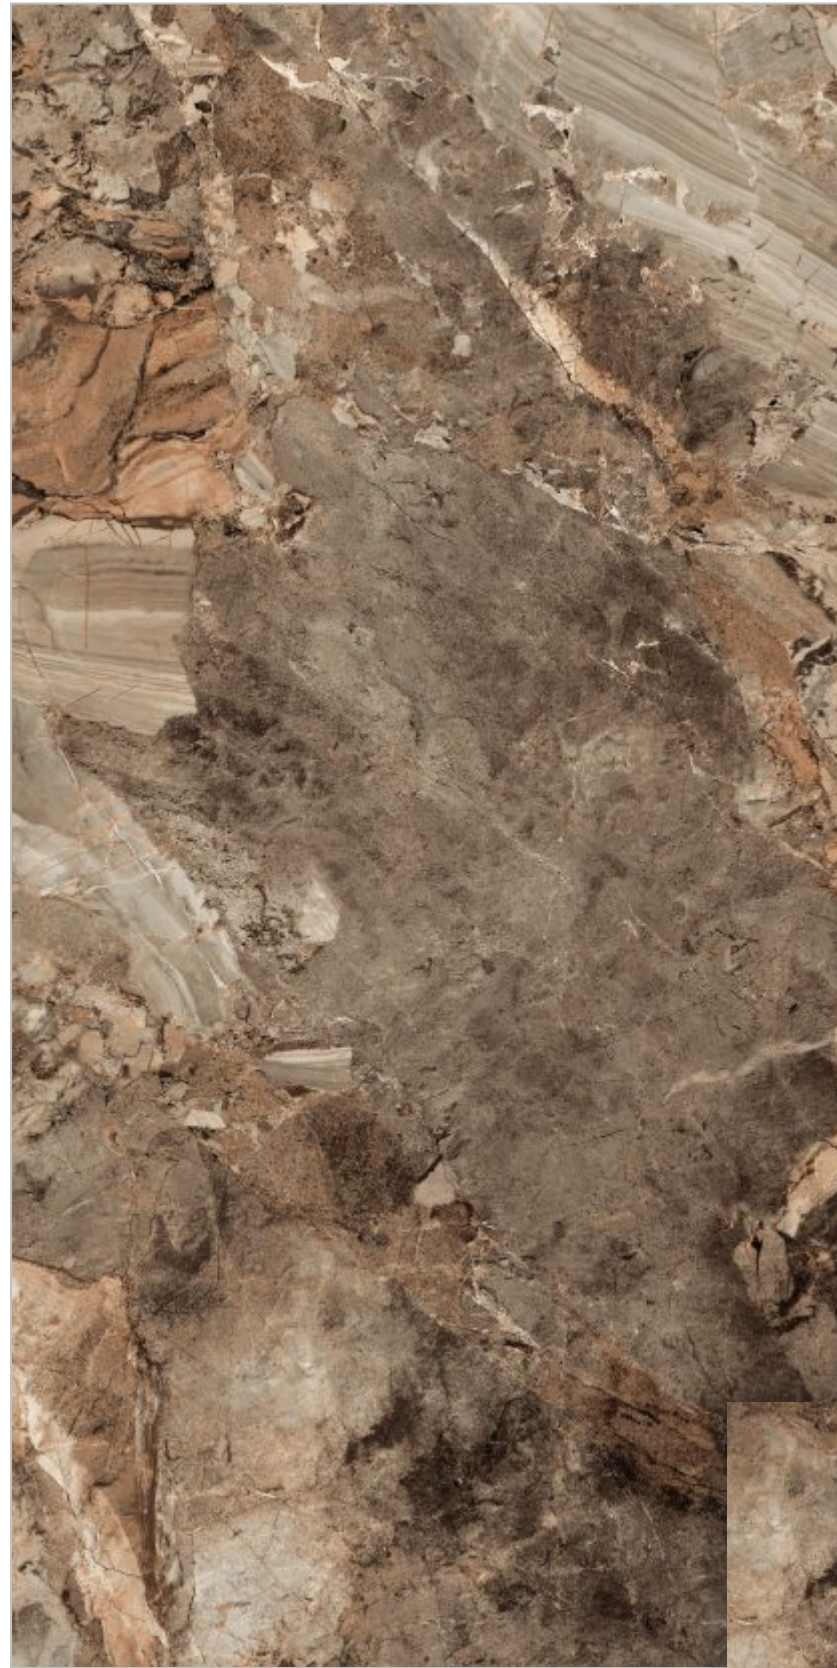

| Ferrari Marble

*Exquisite Feel*

800x1600 MM  
CRYSTAL SHINE  
DIGITAL VITRIFIED TILES

| Octastone

*Exquisite Feel*

800x1600 MM  
CRYSTAL SHINE  
DIGITAL VITRIFIED TILES

| Sara Collin Natural

*Exquisite Feel*