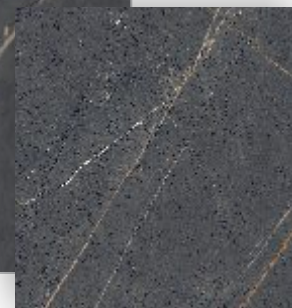

| Swiss Nero

Exquisite Feel