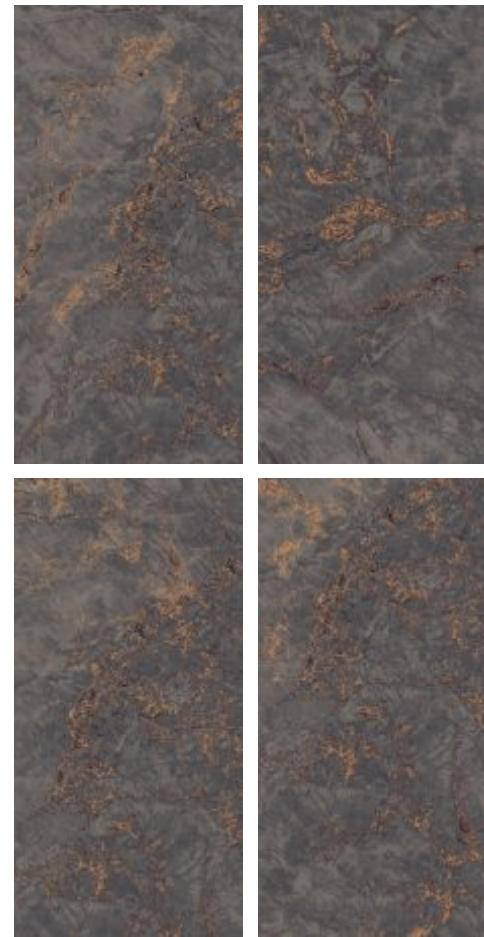

| Golden Wave

Exquisite Feel