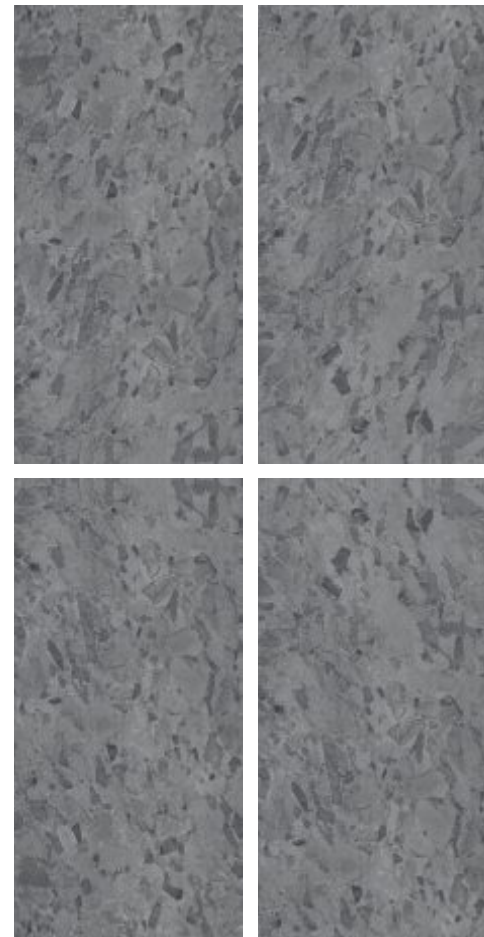

| Terrazo Stone Nero

*Exquisite Feel*

800x1600 MM  
DG MATT ROCKER  
DIGITAL VITRIFIED TILES

| *Traventine Silk*

*Exquisite Feel*

800x1600 MM  
DG MATT ROCKER  
DIGITAL VITRIFIED TILES

Welcome nature's raw beauty in the most exceptional form with planks that mimic wooden finish