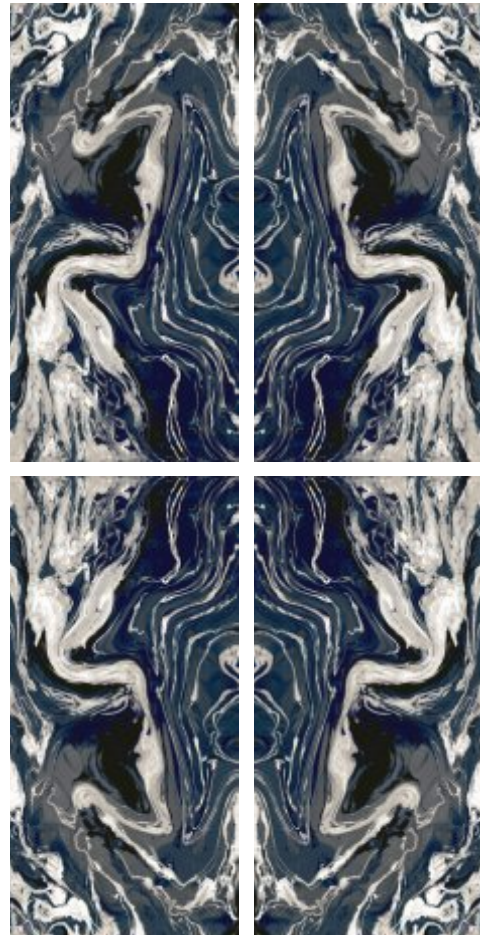

| The Vinchi

- LIVING
- BATHROOMS
- KITCHEN
- ROOM