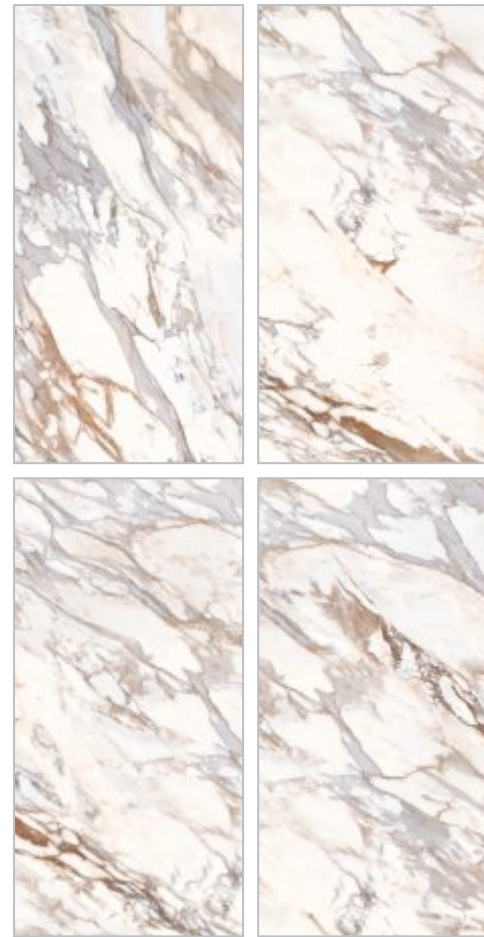

| Calcutta Gold

Exquisite Feel