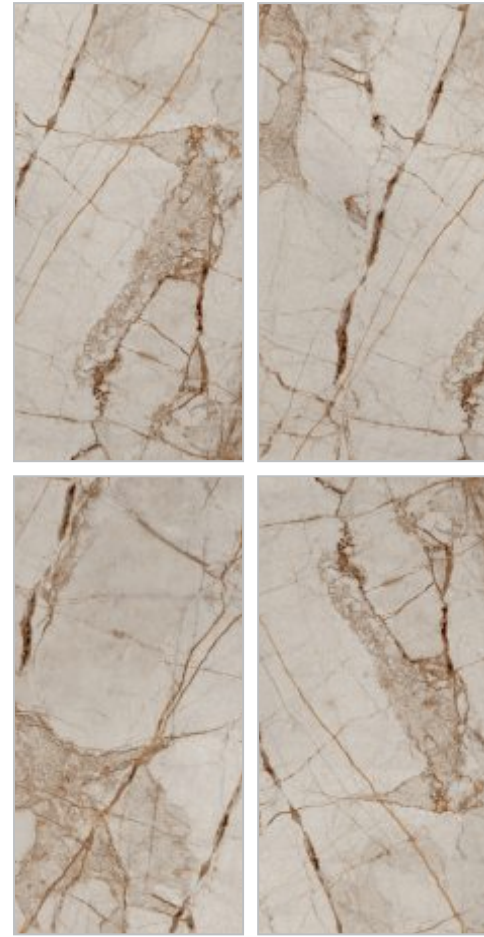

| *Spanis Stone*

Exquisite Feel