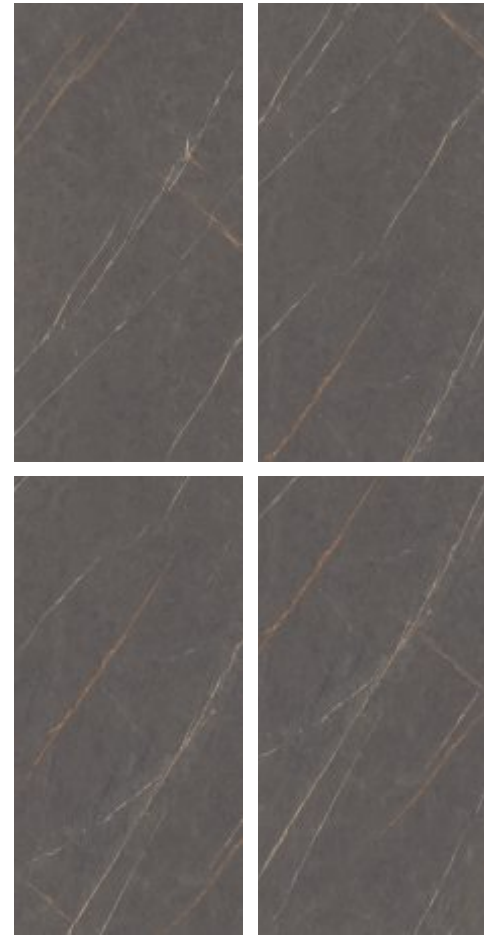

| Swiss Nero

*Exquisite Feel*

800x1600 MM  
CRYSTAL SHINE  
DIGITAL VITRIFIED TILES

| Swiss Graphite

*Exquisite Feel*

800x1600 MM  
CRYSTAL SHINE  
DIGITAL VITRIFIED TILES

| Swiss Olive

*Exquisite Feel*