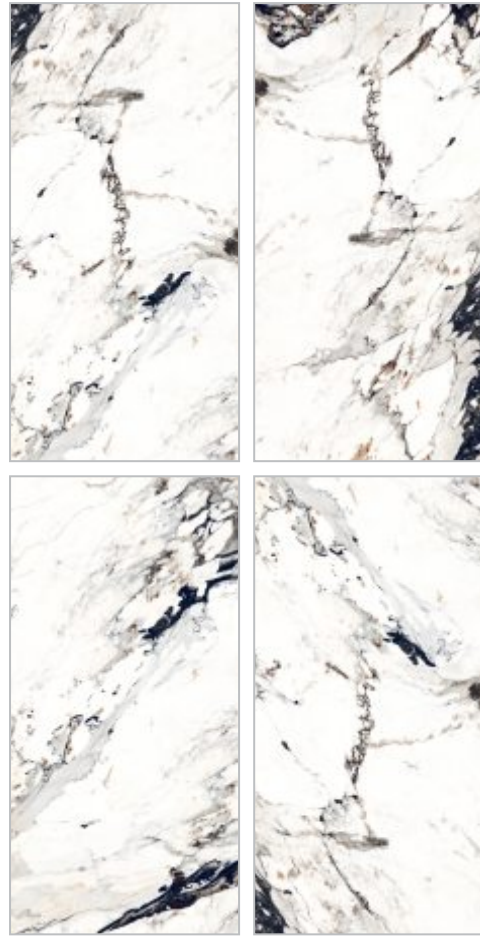

Ultimo

Exquisite Feel