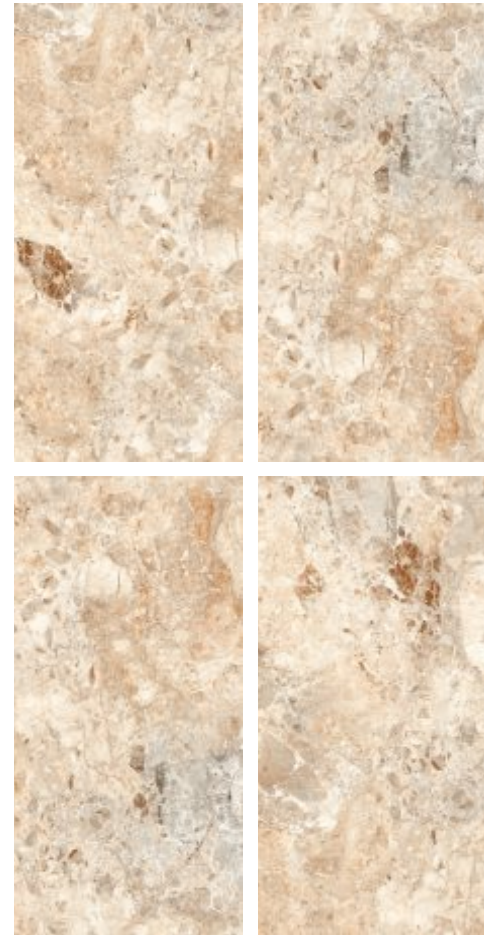

| Marfil Natural

*Exquisite Feel*

800x1600 MM  
CRYSTAL SHINE  
DIGITAL VITRIFIED TILES

| Roman Marble

*Exquisite Feel*

800x1600 MM  
CRYSTAL SHINE  
DIGITAL VITRIFIED TILES

Brescia

*Exquisite Feel*