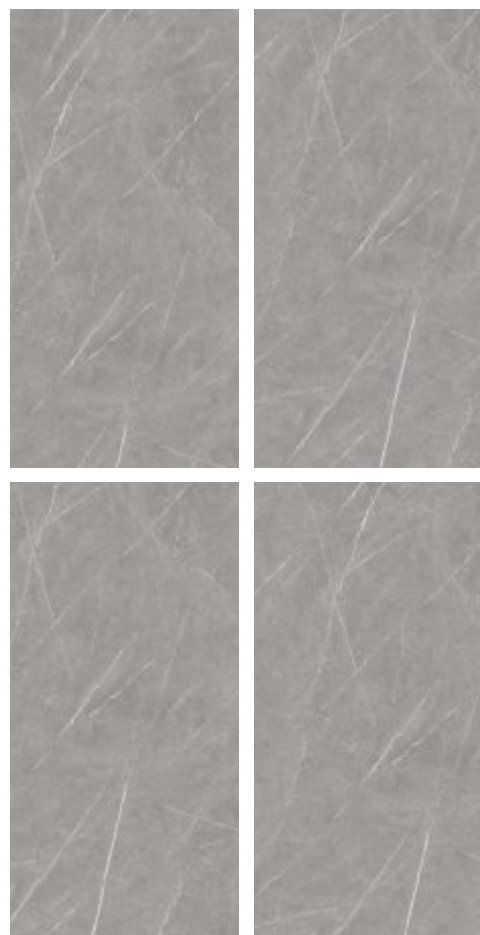

| *Pietra Grey*

Exquisite Feel