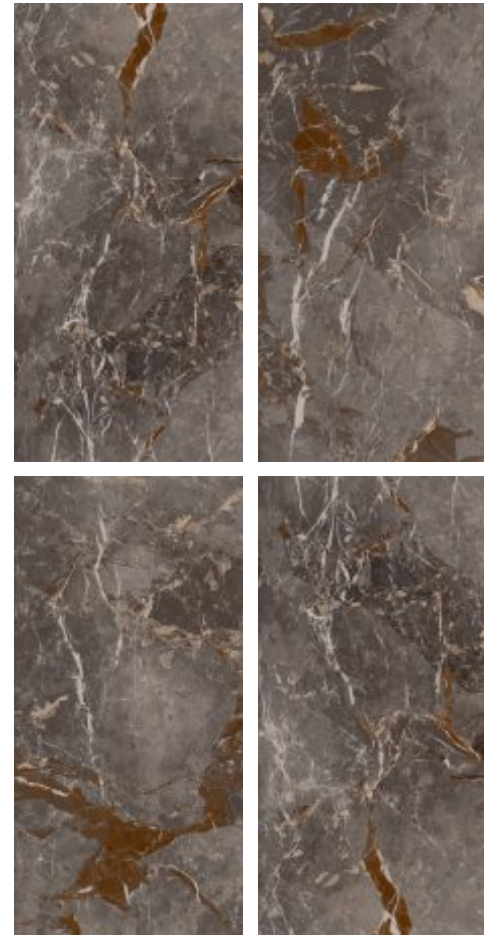

# Dark Crystal Shine

Make a shining statement in the company  
of darker hues

*Exquisite Feel*

| Alicante

*Exquisite Feel*

800x1600 MM  
DARK CRYSTAL SHINE  
DIGITAL VITRIFIED TILES

| Turkey Marble

*Exquisite Feel*