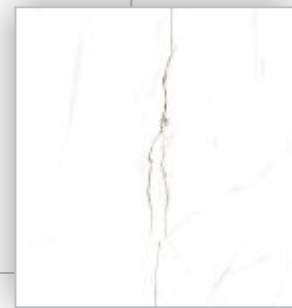

Ibiza Grey

Exquisite Feel