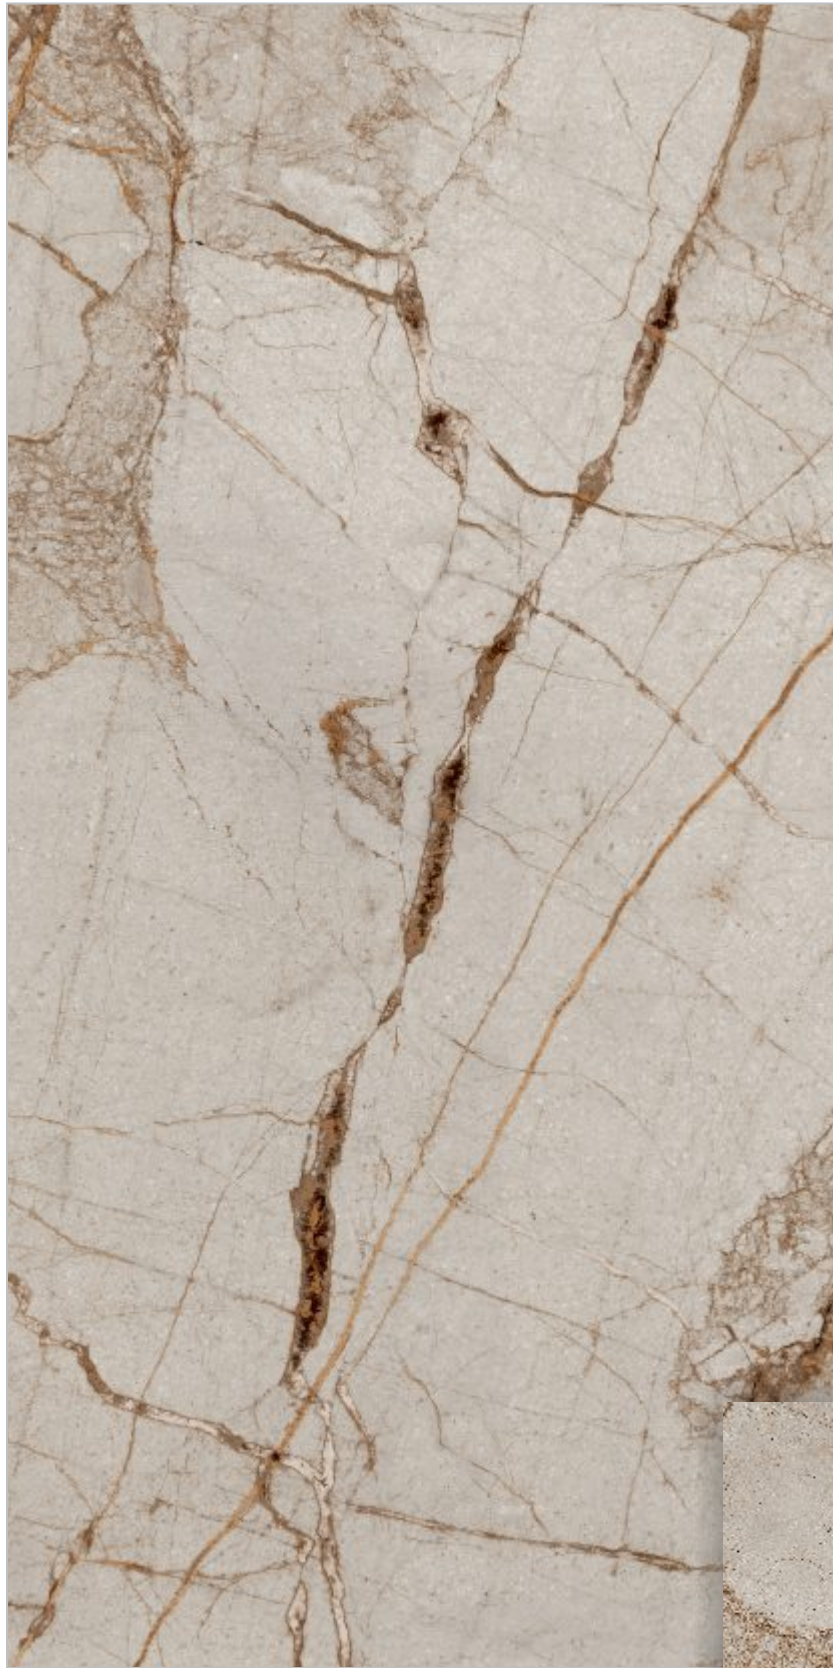

| *Spanis Stone*

Exquisite Feel