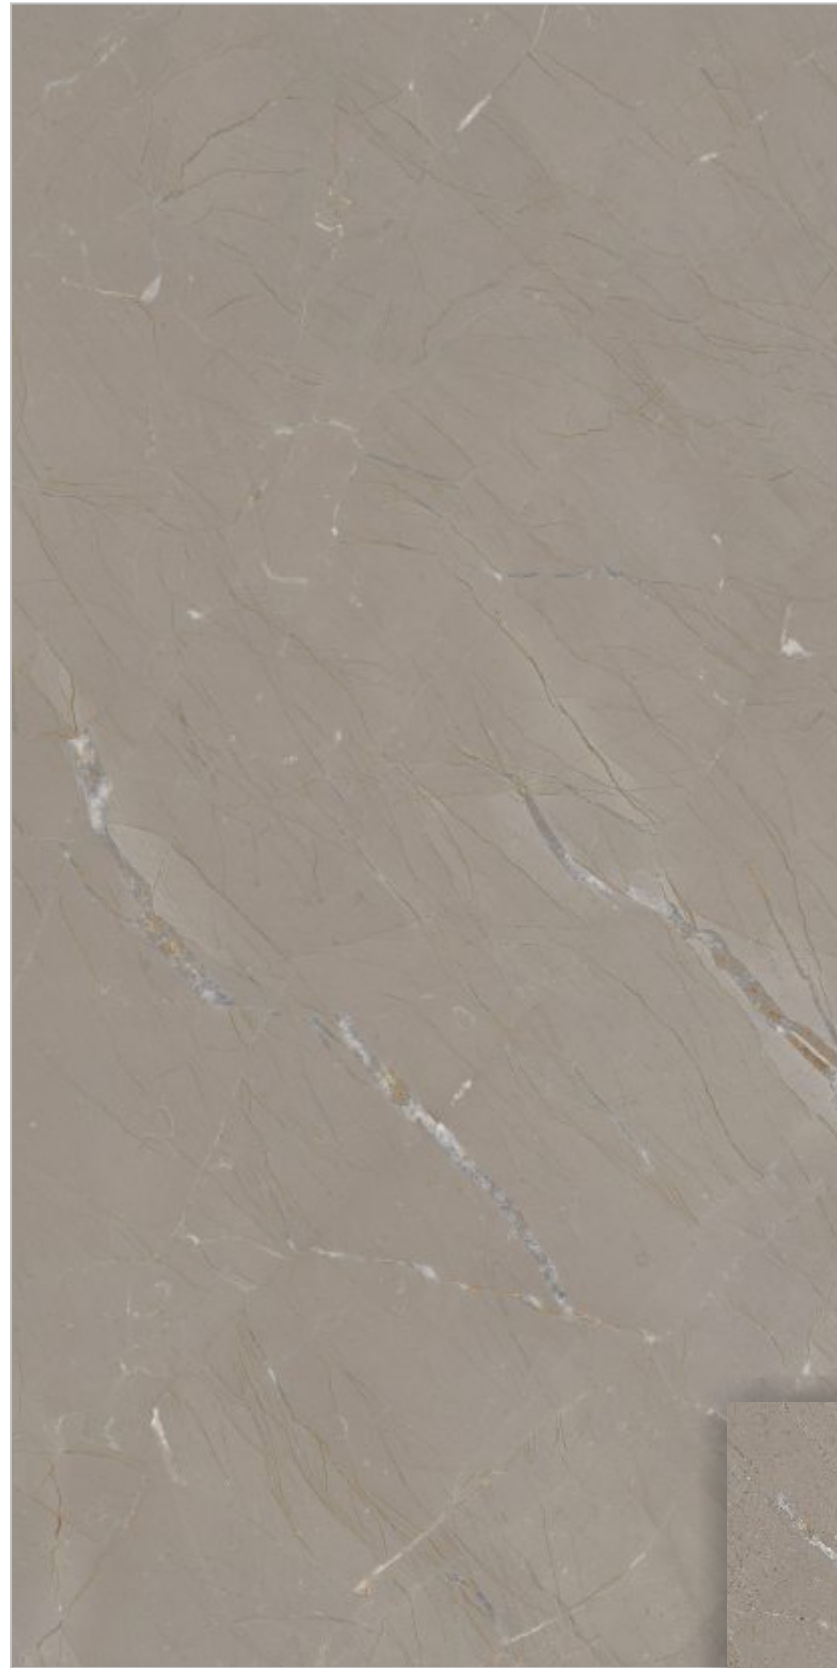

| *Burberry Beige*

*Exquisite Feel*

800x1600 MM  
CRYSTAL SHINE  
DIGITAL VITRIFIED TILES

| *Burberry Grey*

*Exquisite Feel*

800x1600 MM  
CRYSTAL SHINE  
DIGITAL VITRIFIED TILES

| Armani Nero

*Exquisite Feel*