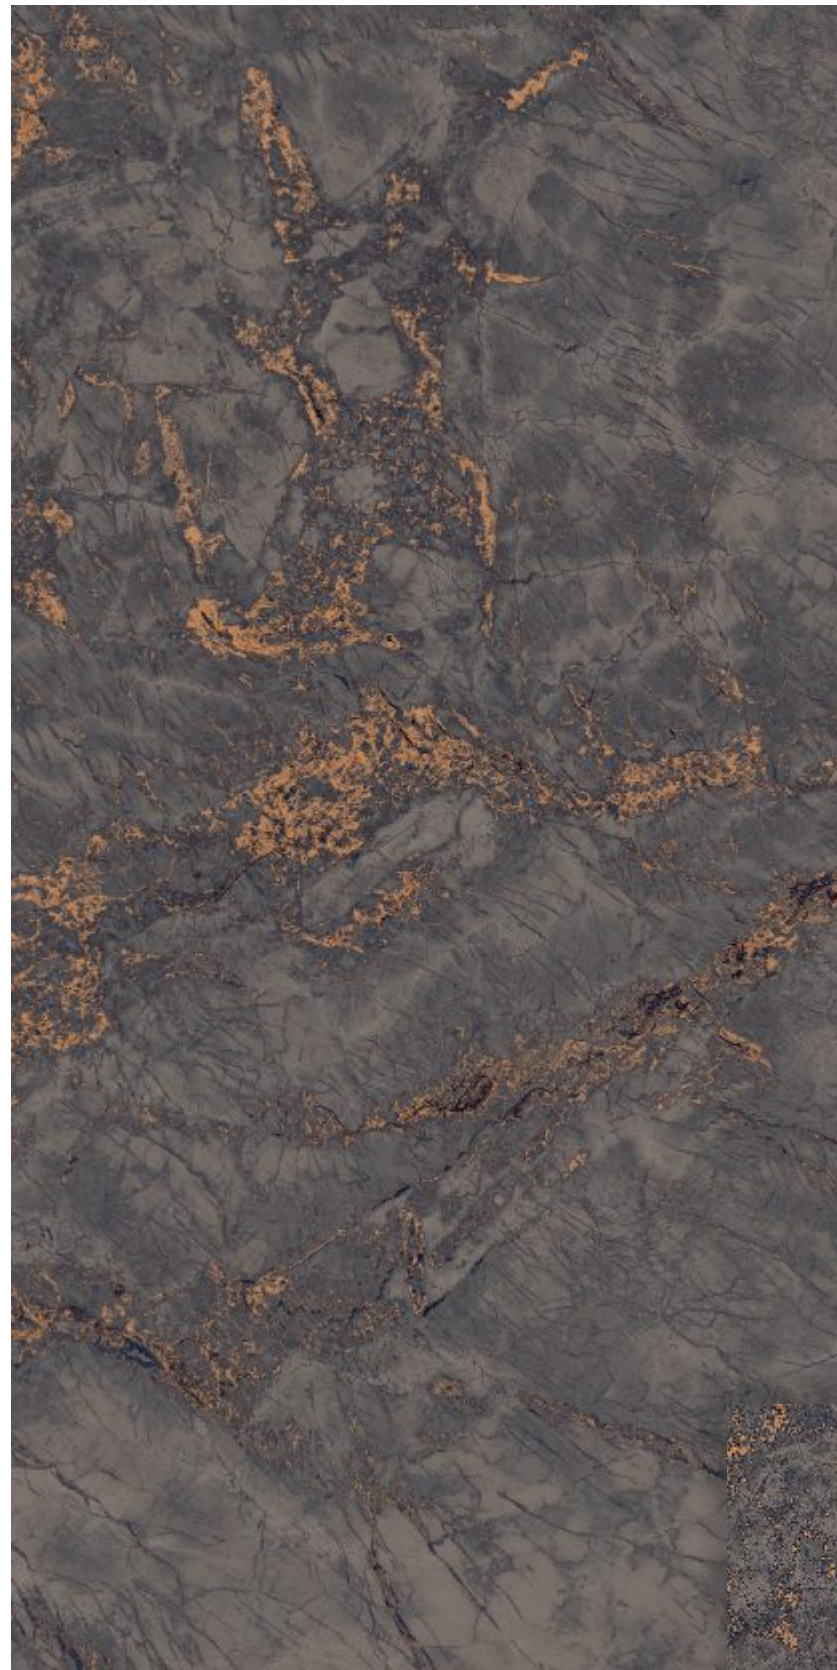

| Golden Wave

Exquisite Feel