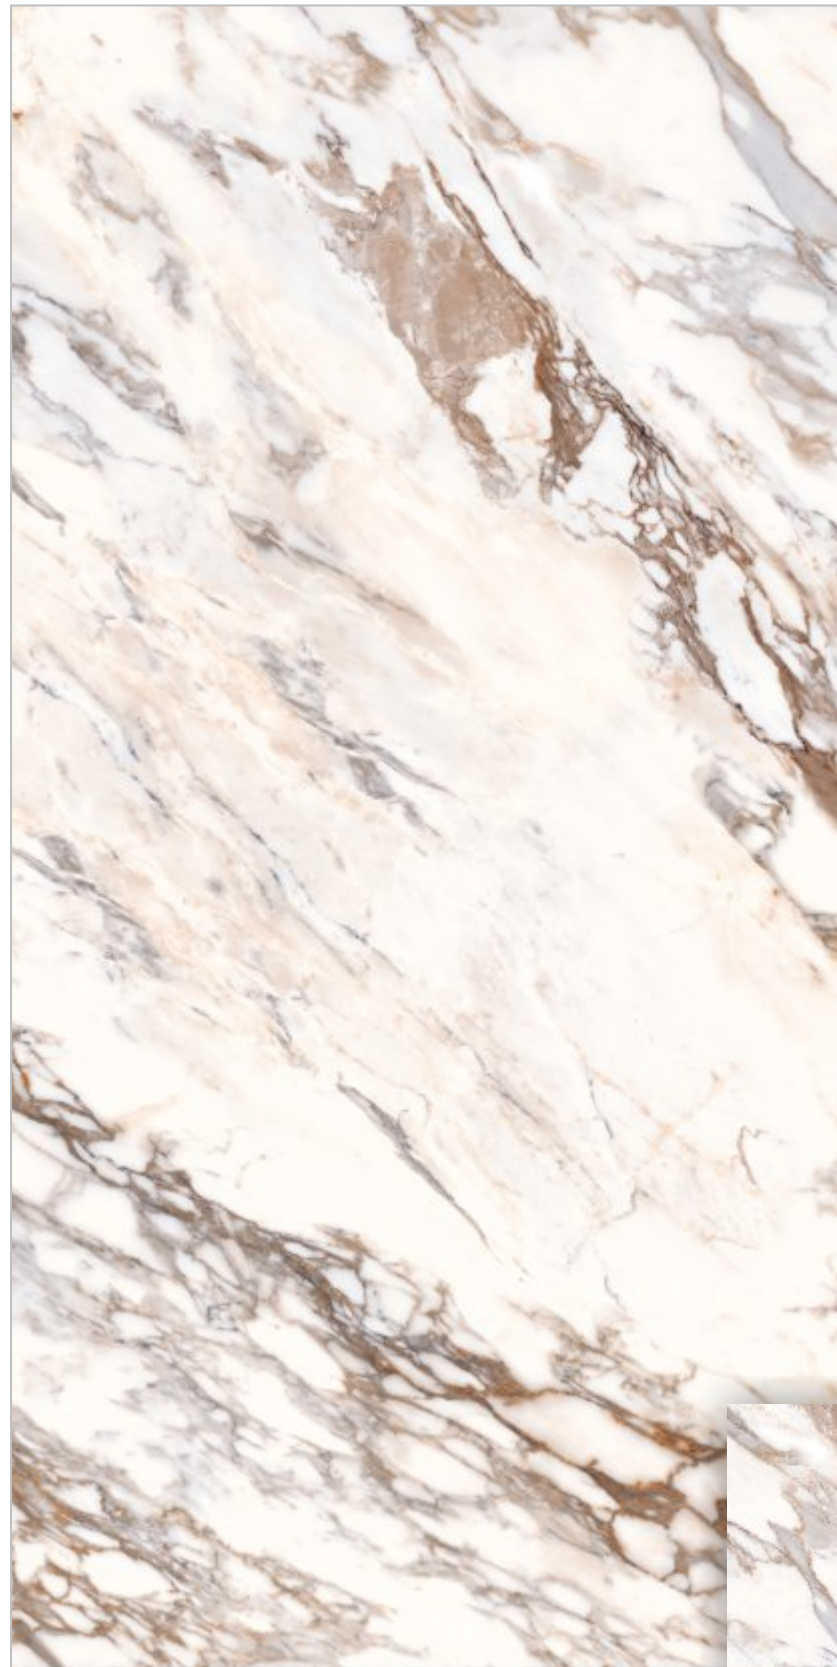

| Calcutta Gold

Exquisite Feel