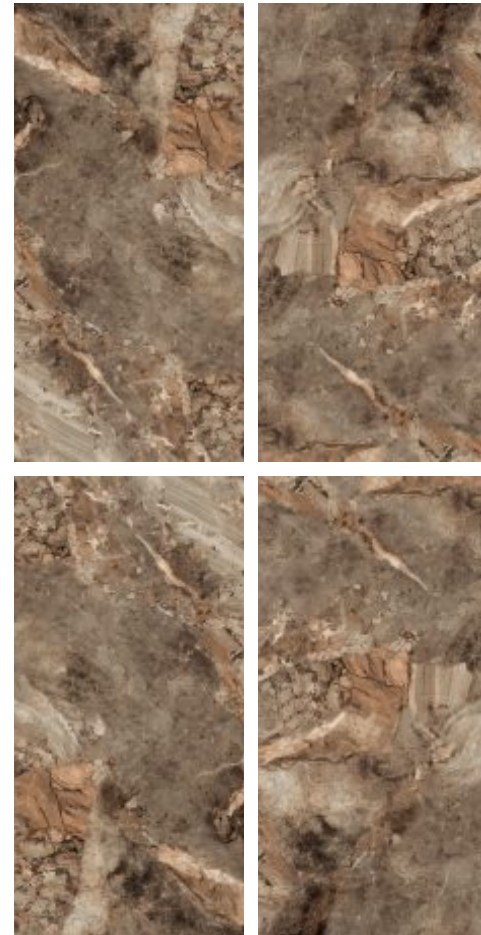

| Ferrari Marble

*Exquisite Feel*

800x1600 MM  
CRYSTAL SHINE  
DIGITAL VITRIFIED TILES

| Octastone

*Exquisite Feel*

800x1600 MM  
CRYSTAL SHINE  
DIGITAL VITRIFIED TILES

| Sara Collin Natural

*Exquisite Feel*