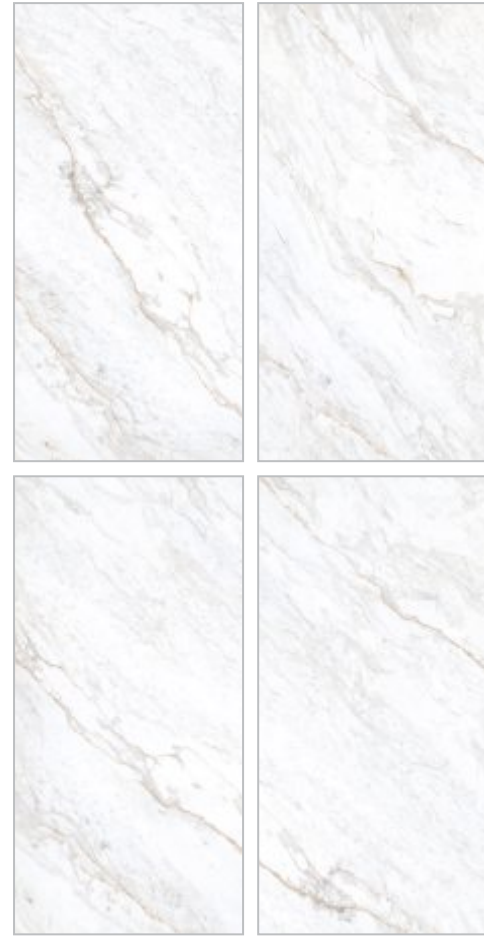

| Bianco Stone

*Exquisite Feel*

800x1600 MM  
SUPERWHITE CRYSTAL SHINE  
DIGITAL VITRIFIED TILES

Cosmic Marble

*Exquisite Feel*

800x1600 MM  
SUPERWHITE CRYSTAL SHINE  
DIGITAL VITRIFIED TILES

| *Thasos Pearl*