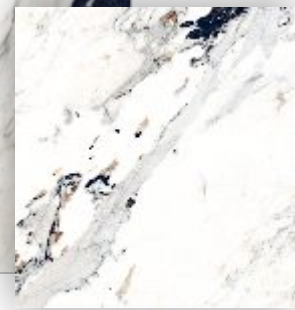

Ultimo

Exquisite Feel