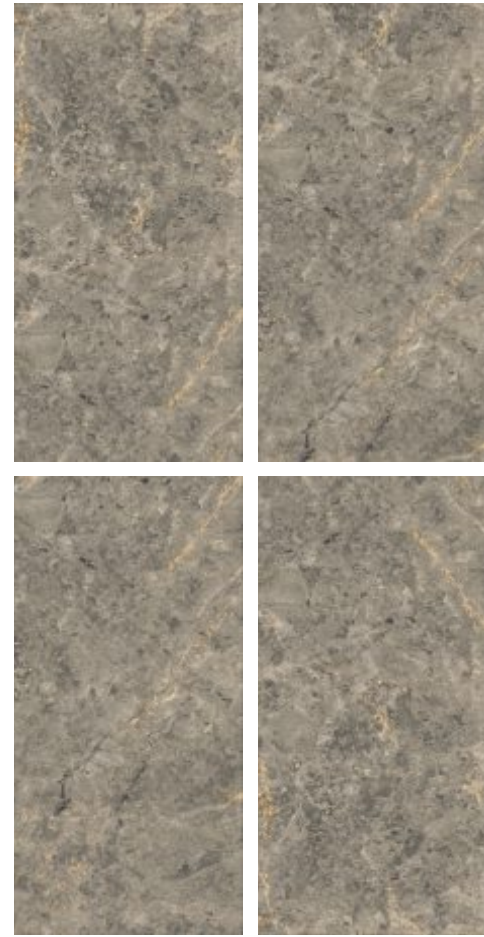

| Grey William

Exquisite Feel