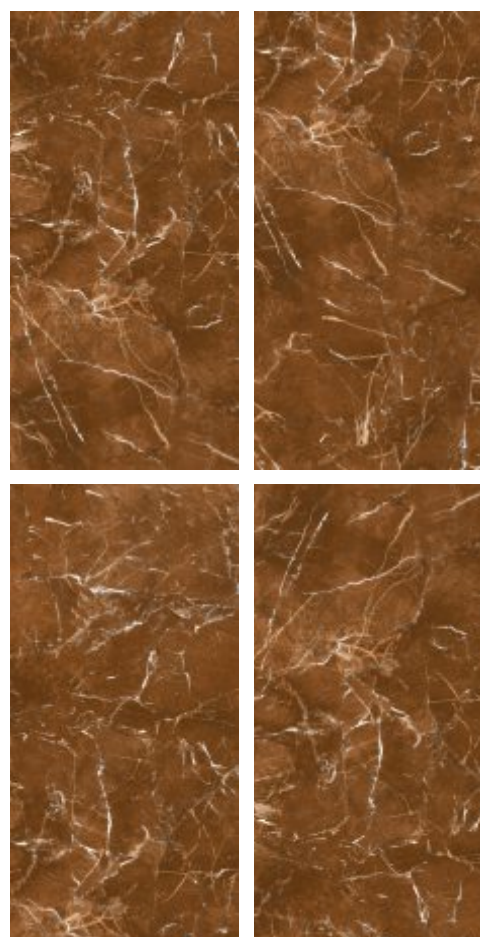

# Dark Crystal Shine

Make a shining statement in the company  
of darker hues

*Exquisite Feel*

| Alicante

*Exquisite Feel*

800x1600 MM  
DARK CRYSTAL SHINE  
DIGITAL VITRIFIED TILES

| Turkey Marble

*Exquisite Feel*