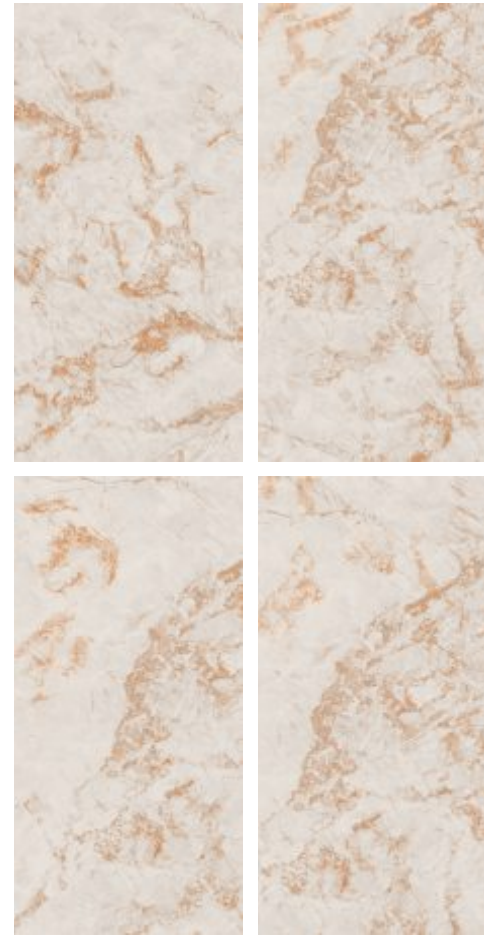

| *Pietra Grey*

*Exquisite Feel*

800x1600 MM  
CRYSTAL SHINE  
DIGITAL VITRIFIED TILES

| *Pietra Brown*

*Exquisite Feel*

800x1600 MM  
CRYSTAL SHINE  
DIGITAL VITRIFIED TILES

| Copper Wave

*Exquisite Feel*