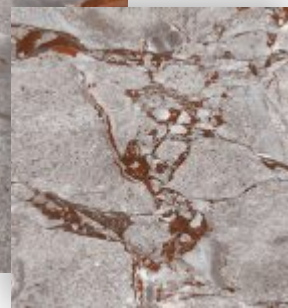

| Ferrari Marble

*Exquisite Feel*

800x1600 MM  
CRYSTAL SHINE  
DIGITAL VITRIFIED TILES

| Octastone

*Exquisite Feel*

800x1600 MM  
CRYSTAL SHINE  
DIGITAL VITRIFIED TILES

| Sara Collin Natural

*Exquisite Feel*