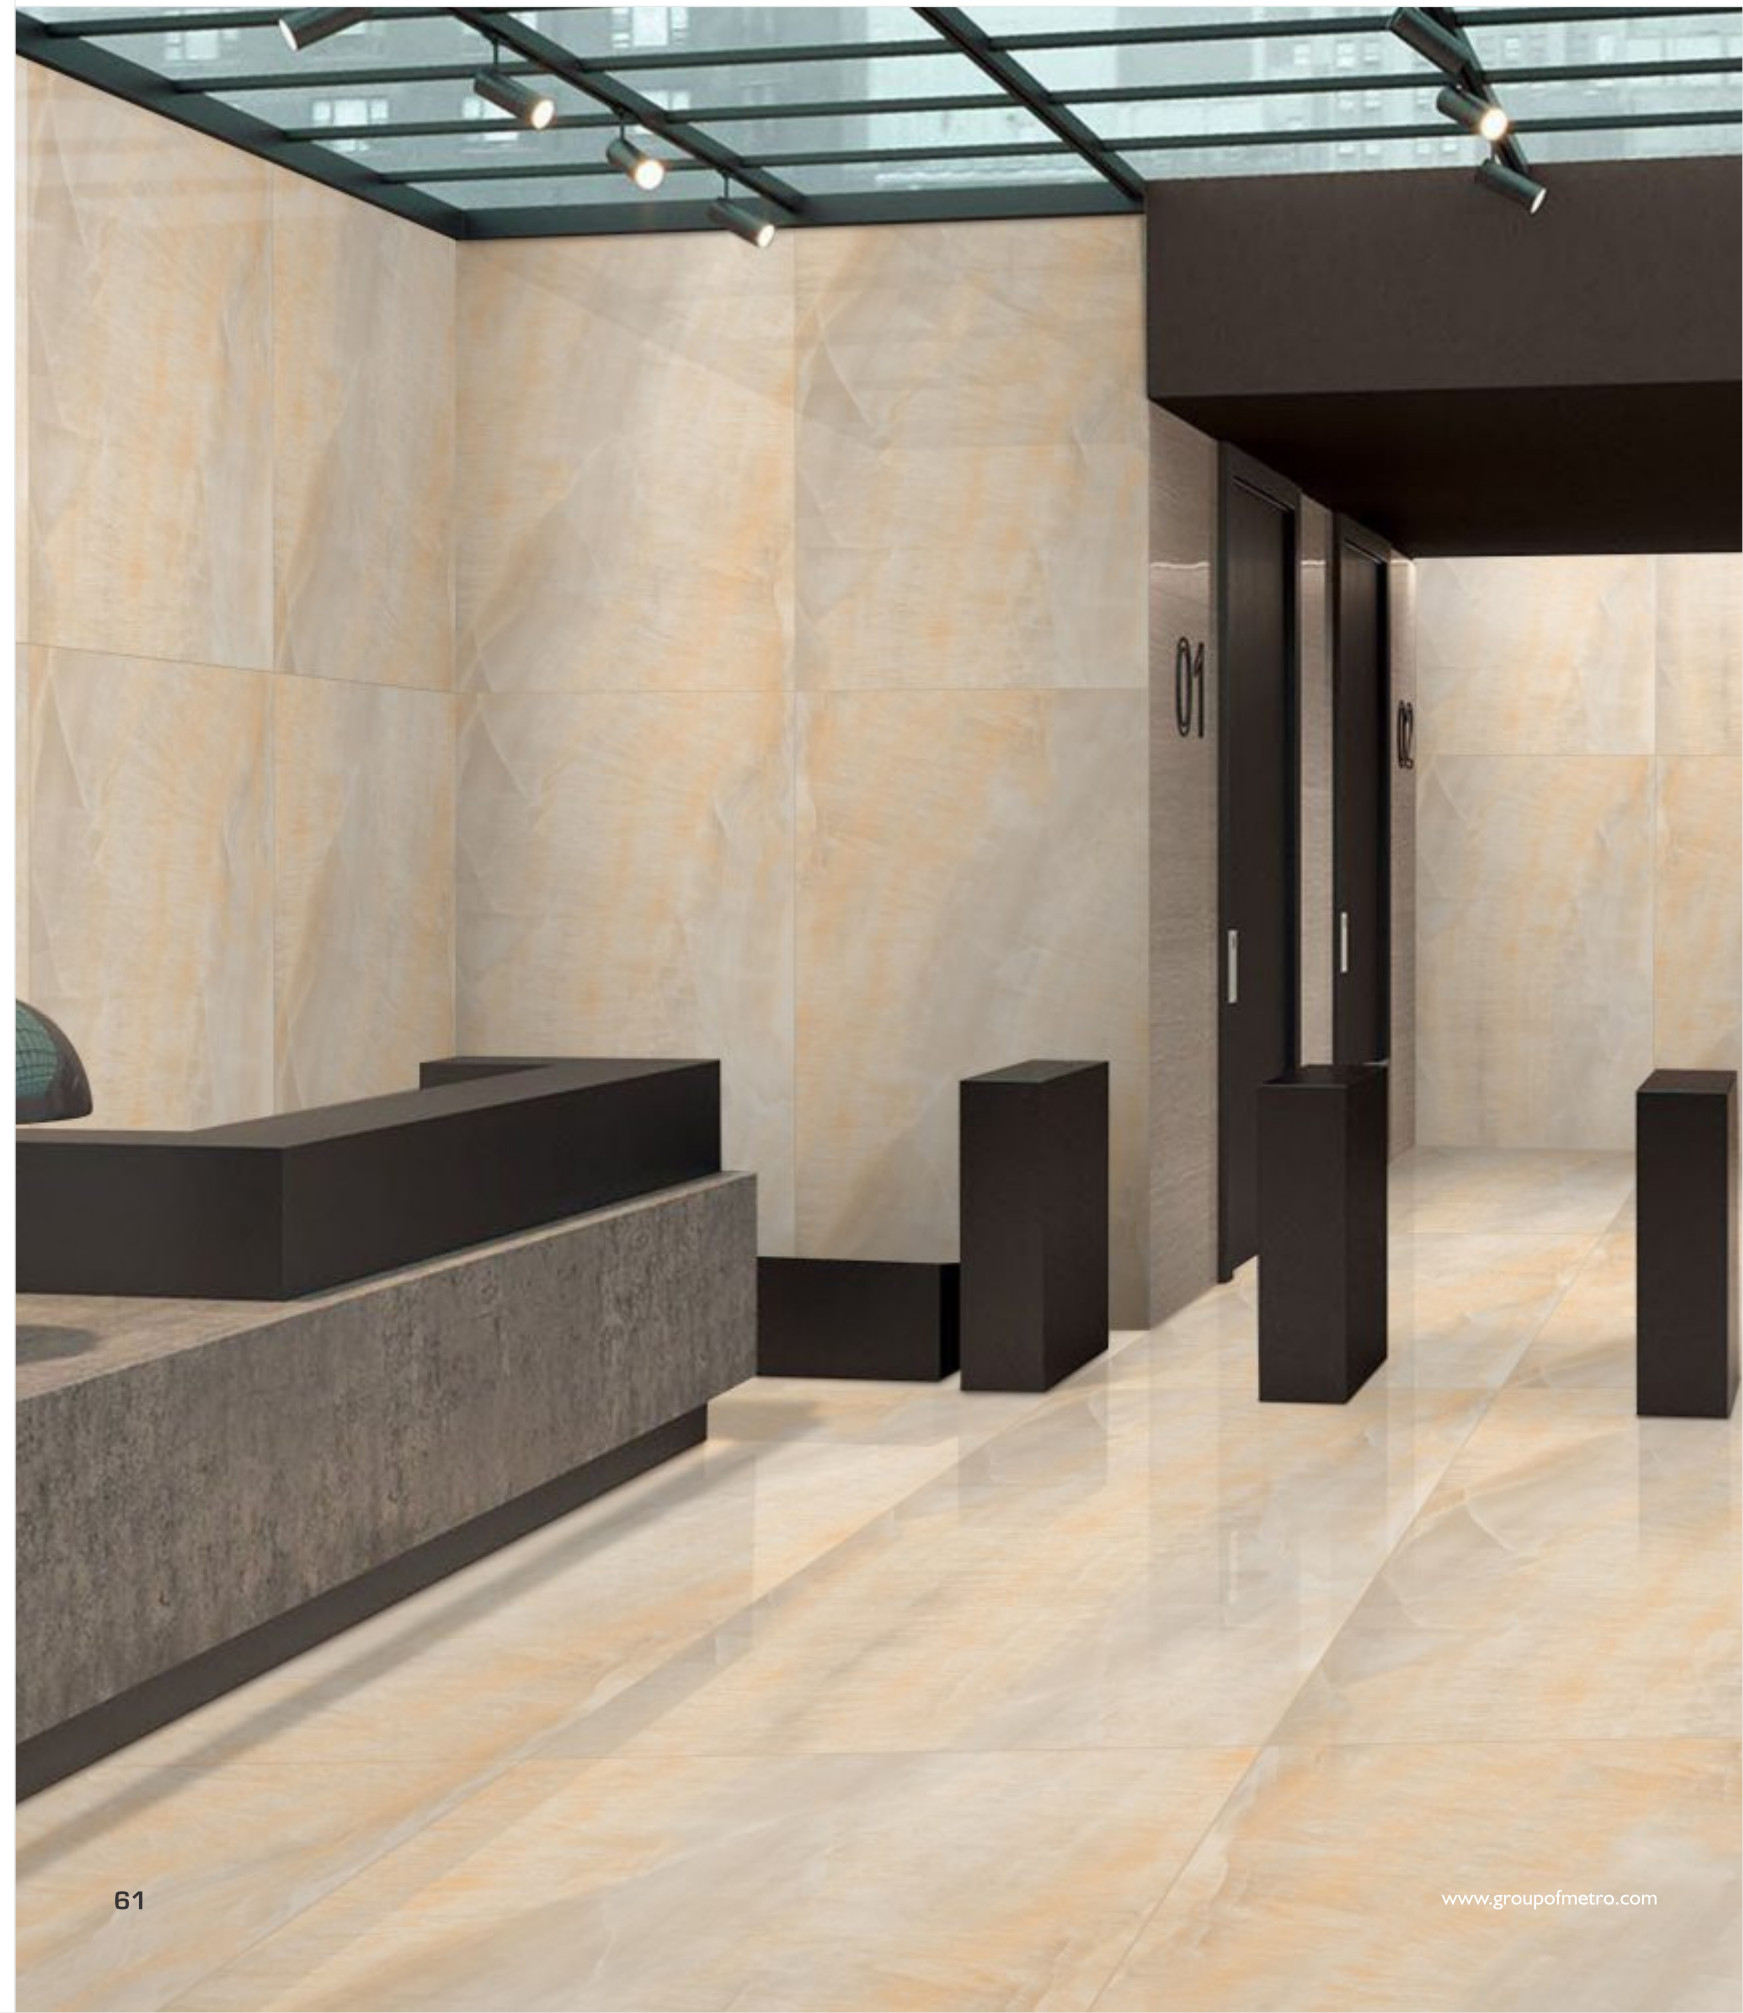

800x1600 MM
CRYSTAL SHINE
DIGITAL VITRIFIED TILES