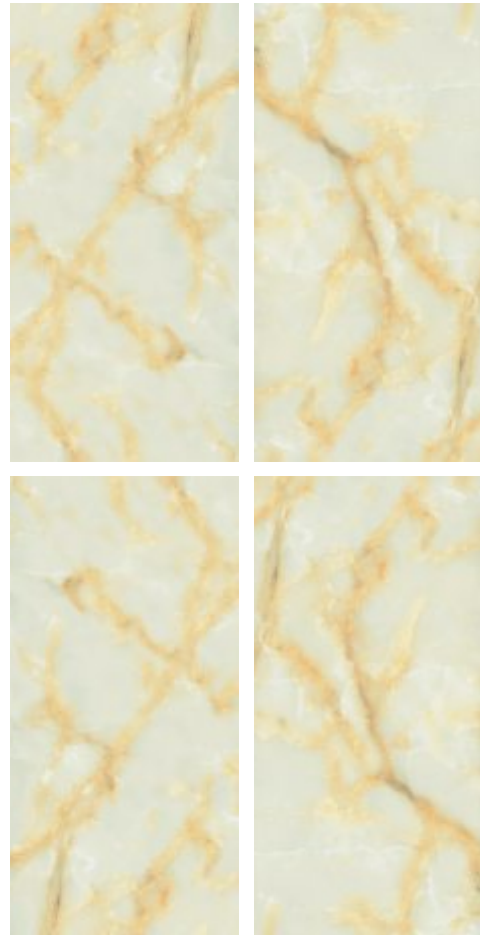

800x1600 MM  
CRYSTAL SHINE  
DIGITAL VITRIFIED TILES

| Armani Light Grey

*Exquisite Feel*

800x1600 MM  
CRYSTAL SHINE  
DIGITAL VITRIFIED TILES

| Real Onyx

*Exquisite Feel*

800x1600 MM  
CRYSTAL SHINE  
DIGITAL VITRIFIED TILES