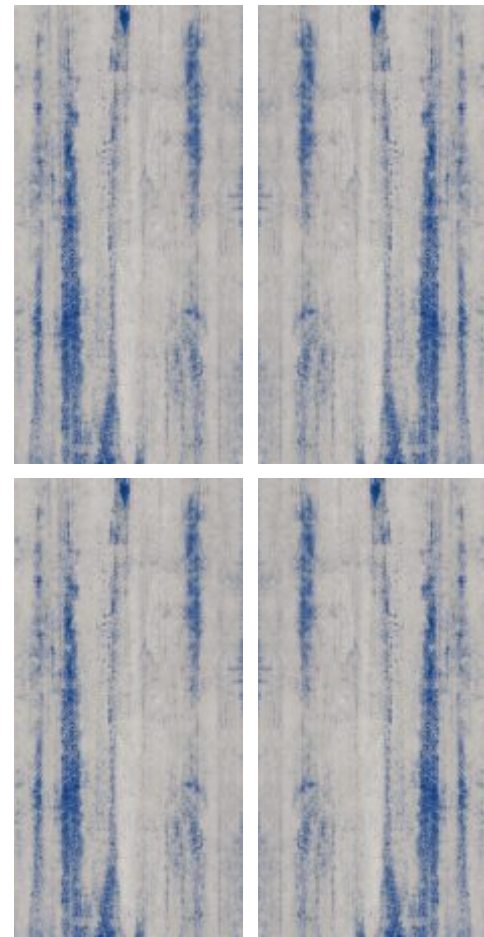

| *Evoque Wood*

*Exquisite Feel*

800x1600 MM  
DG MATT ROCKER  
DIGITAL VITRIFIED TILES

| Grey Tech

*Exquisite Feel*

800x1600 MM  
DG MATT ROCKER  
DIGITAL VITRIFIED TILES

| Blue Tech

*Exquisite Feel*