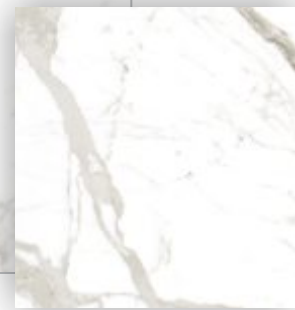

| *Satuario Natural*

Exquisite Feel