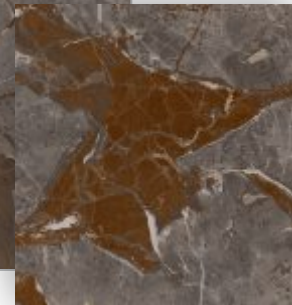

# Dark Crystal Shine

Make a shining statement in the company  
of darker hues

*Exquisite Feel*

| Alicante

*Exquisite Feel*

800x1600 MM  
DARK CRYSTAL SHINE  
DIGITAL VITRIFIED TILES

| Turkey Marble

*Exquisite Feel*