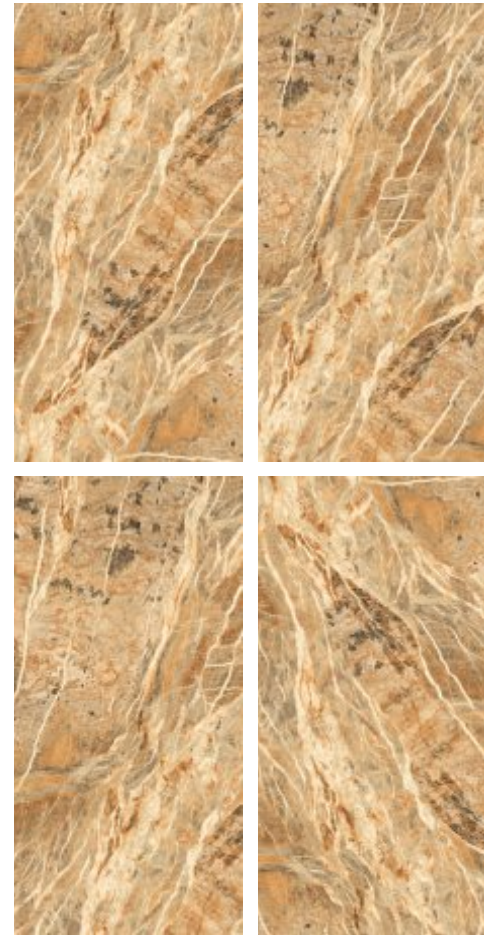

| *Bella Onyx*

*Exquisite Feel*

800x1600 MM  
CRYSTAL SHINE  
DIGITAL VITRIFIED TILES

| *Fantasy Marble*

*Exquisite Feel*

800x1600 MM  
CRYSTAL SHINE  
DIGITAL VITRIFIED TILES

| Fossil Gold

*Exquisite Feel*