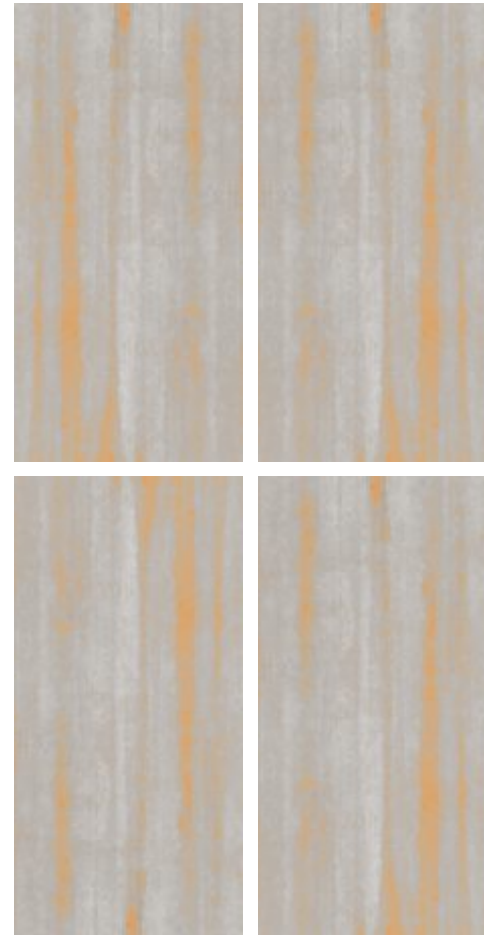

| Golden Tech

Exquisite Feel