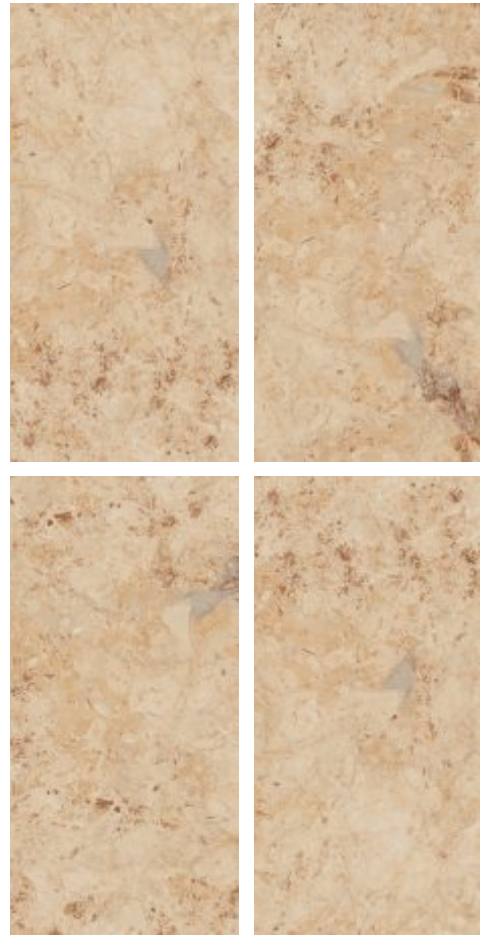

| Blue Breccia

Exquisite Feel