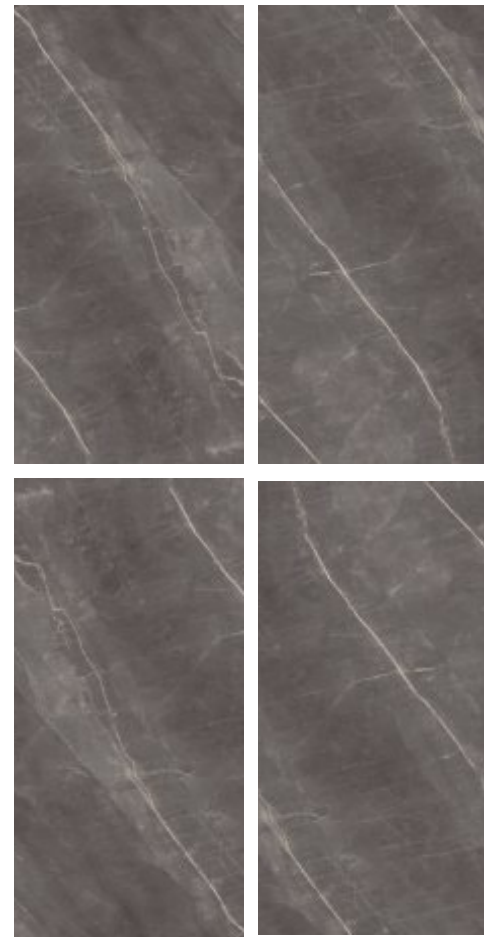

| *Burberry Beige*

*Exquisite Feel*

800x1600 MM  
CRYSTAL SHINE  
DIGITAL VITRIFIED TILES

| *Burberry Grey*

*Exquisite Feel*

800x1600 MM  
CRYSTAL SHINE  
DIGITAL VITRIFIED TILES

| Armani Nero

*Exquisite Feel*