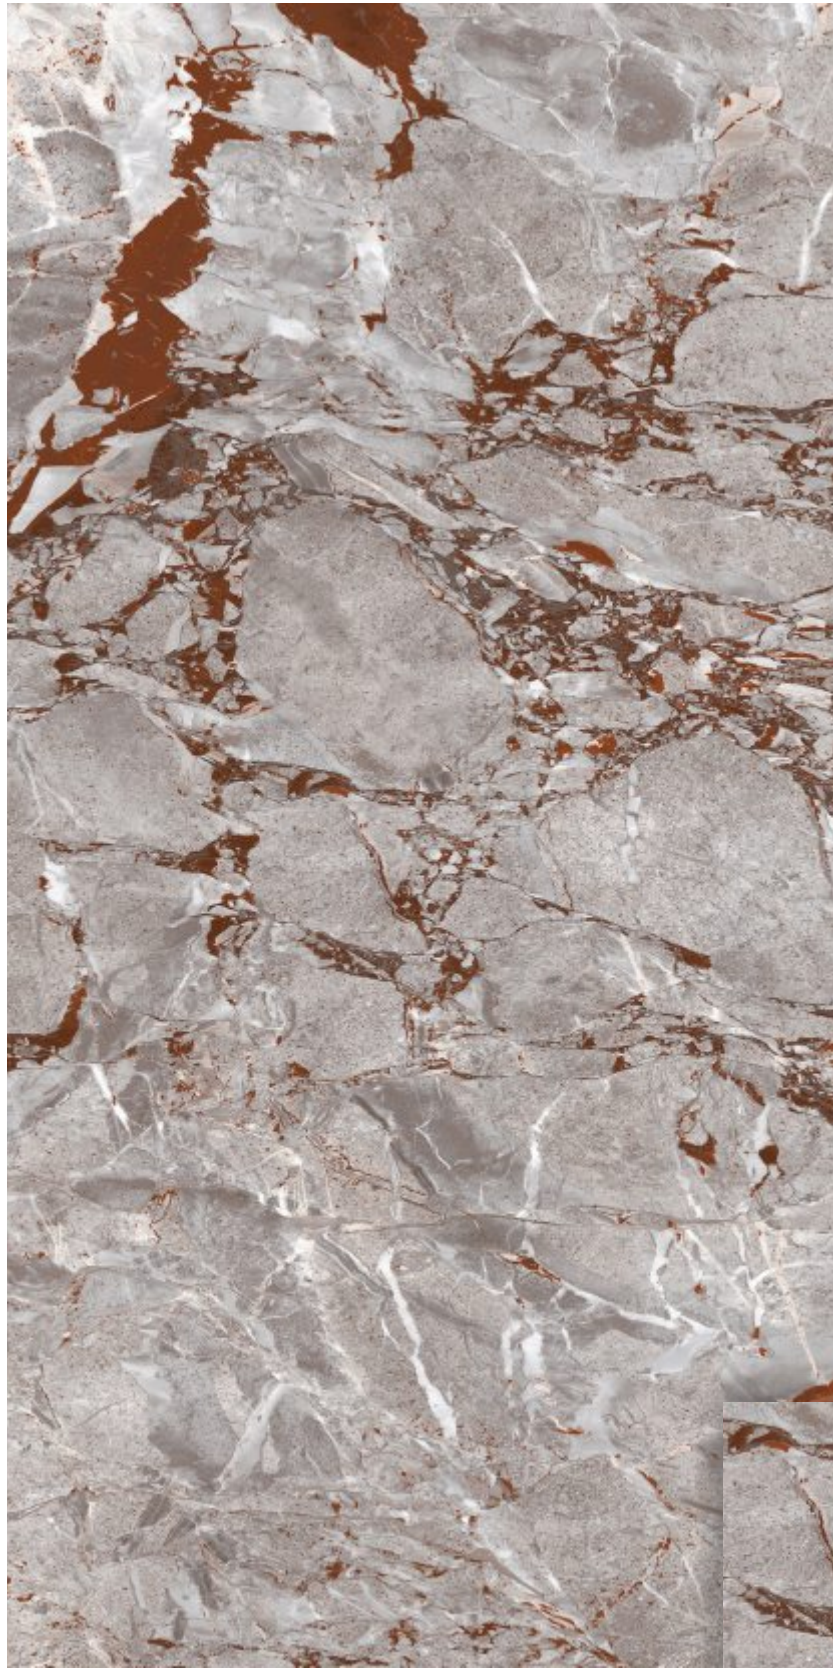

| Ferrari Marble

*Exquisite Feel*

800x1600 MM  
CRYSTAL SHINE  
DIGITAL VITRIFIED TILES

| Octastone

*Exquisite Feel*

800x1600 MM  
CRYSTAL SHINE  
DIGITAL VITRIFIED TILES

| Sara Collin Natural

*Exquisite Feel*