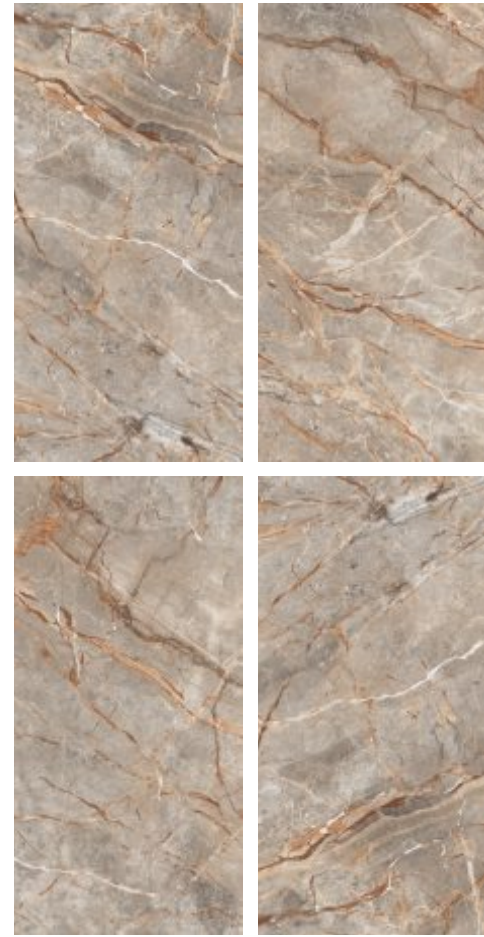

| *Bella Onyx*

*Exquisite Feel*

800x1600 MM  
CRYSTAL SHINE  
DIGITAL VITRIFIED TILES

| *Fantasy Marble*

*Exquisite Feel*

800x1600 MM  
CRYSTAL SHINE  
DIGITAL VITRIFIED TILES

| Fossil Gold

*Exquisite Feel*