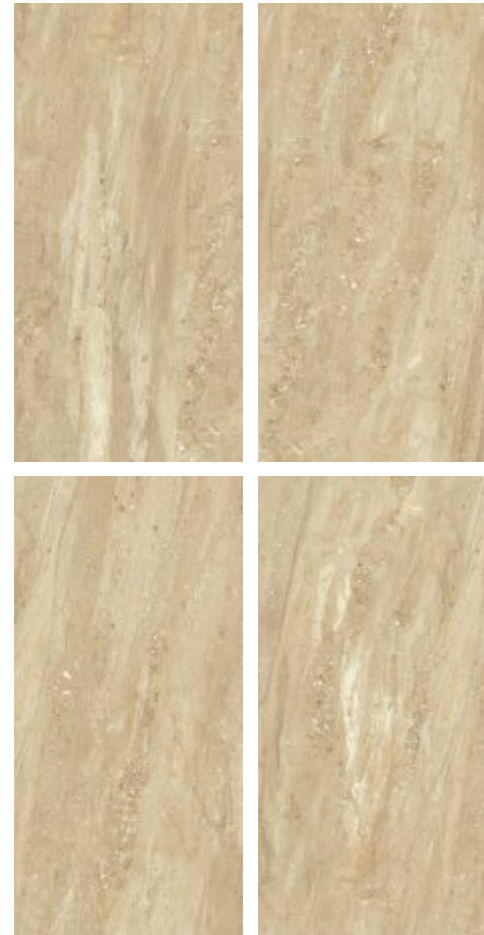

| Italian Diana

Exquisite Feel