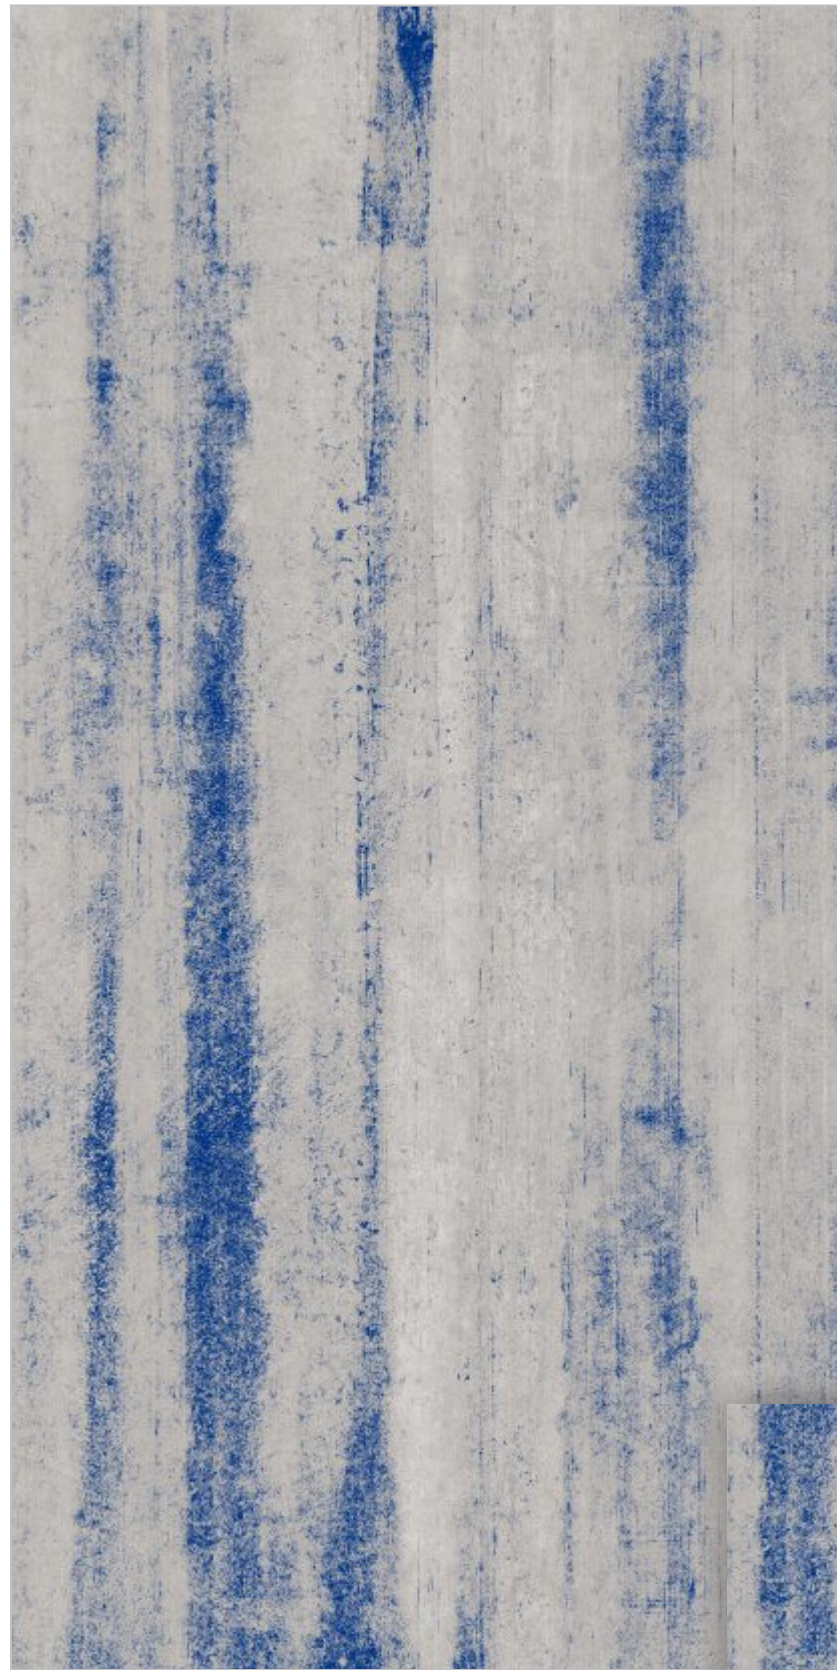

| *Evoque Wood*

*Exquisite Feel*

800x1600 MM  
DG MATT ROCKER  
DIGITAL VITRIFIED TILES

| Grey Tech

*Exquisite Feel*

800x1600 MM  
DG MATT ROCKER  
DIGITAL VITRIFIED TILES

| Blue Tech

*Exquisite Feel*