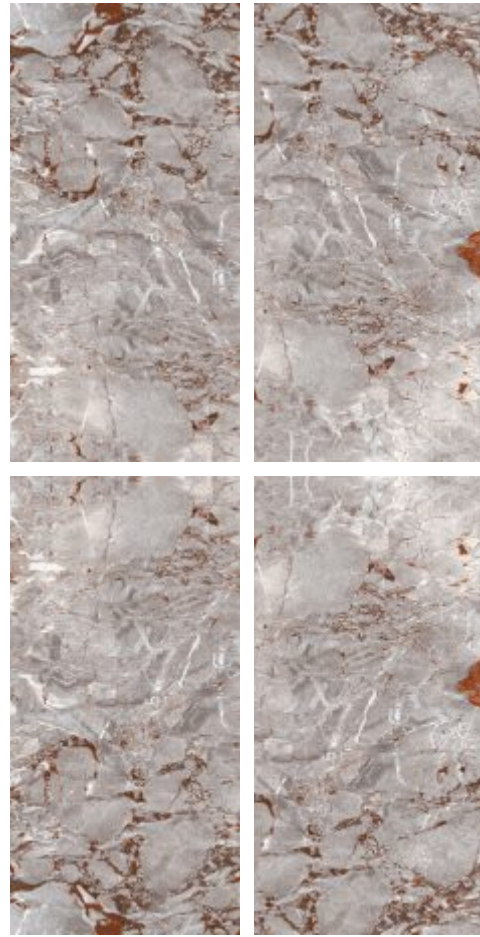

| Ferrari Marble

*Exquisite Feel*

800x1600 MM  
CRYSTAL SHINE  
DIGITAL VITRIFIED TILES

| Octastone

*Exquisite Feel*

800x1600 MM  
CRYSTAL SHINE  
DIGITAL VITRIFIED TILES

| Sara Collin Natural

*Exquisite Feel*