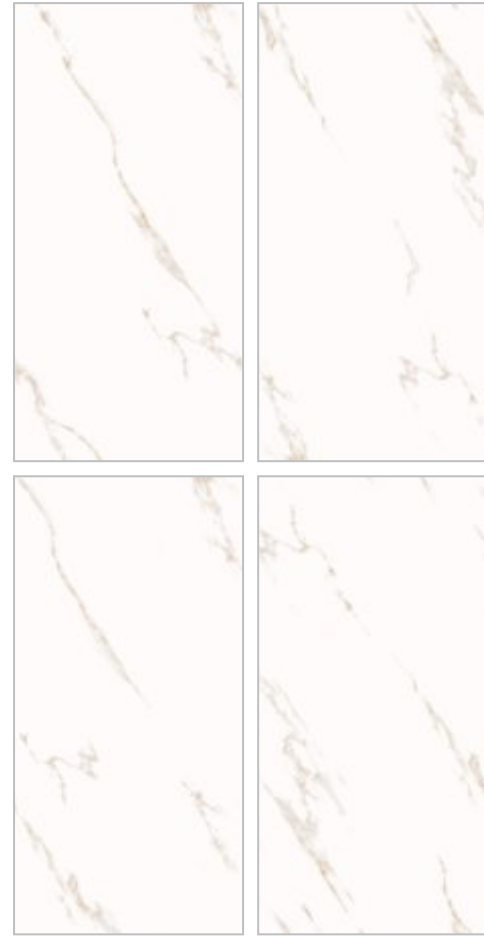

| Bianco Stone

Exquisite Feel