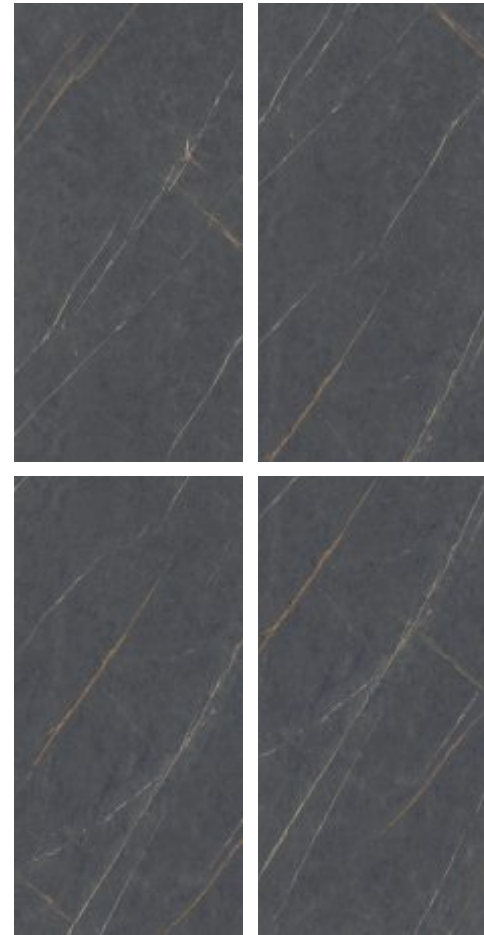

| Swiss Nero

Exquisite Feel