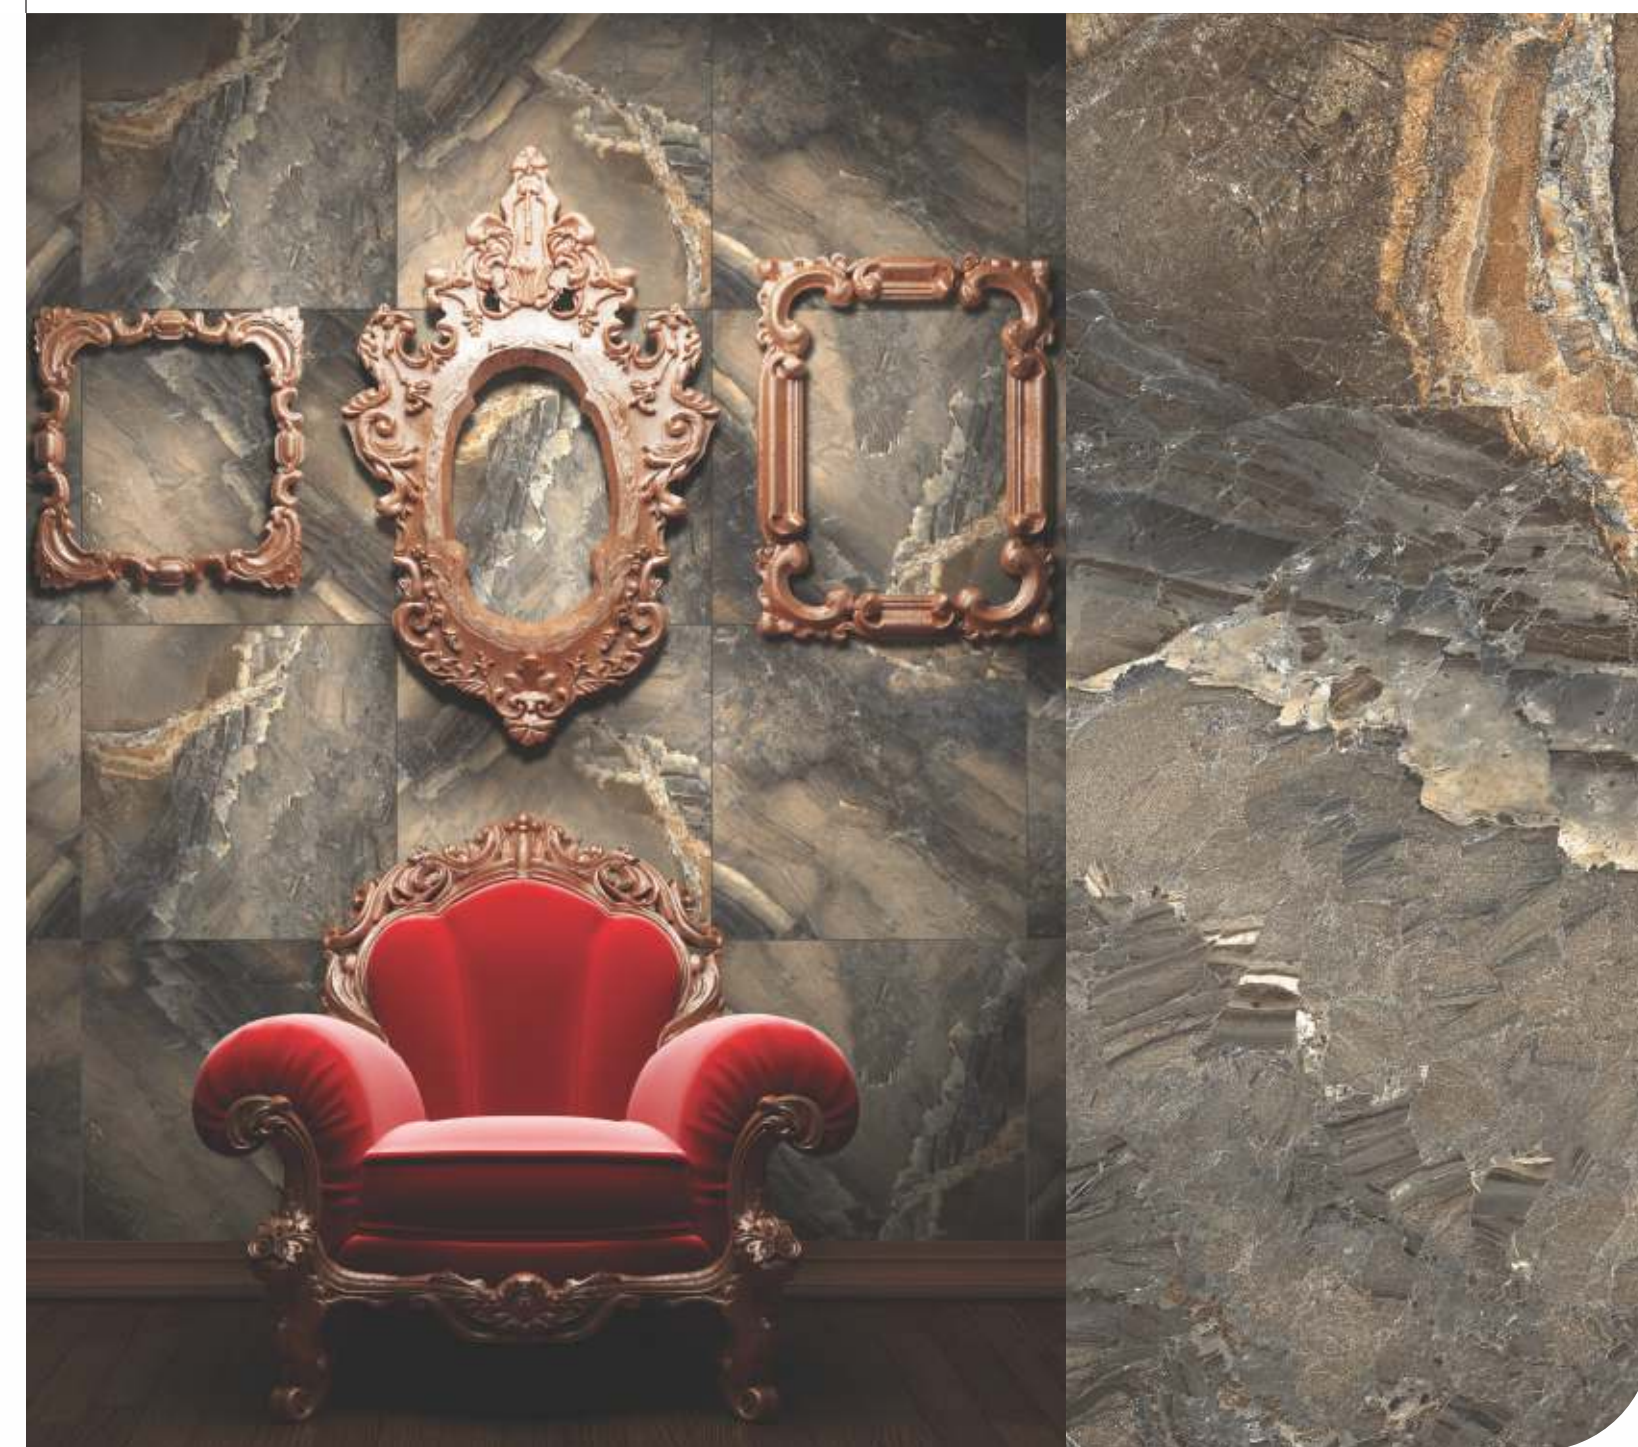

PAGE **3** IDENTIFICATION

-  SUITABLE FOR WALL & FLOOR
-  BRIGHT FINISHING TILES
-  RANDOM PATTERN
-  USE GROUTING FOR BETTER LAYING

SPECIAL SERIES

STONE COPPER

EMPERADOR BROWN

SPECIAL SERIES

SEA WAVE BLUE

SEA WAVE BROWN