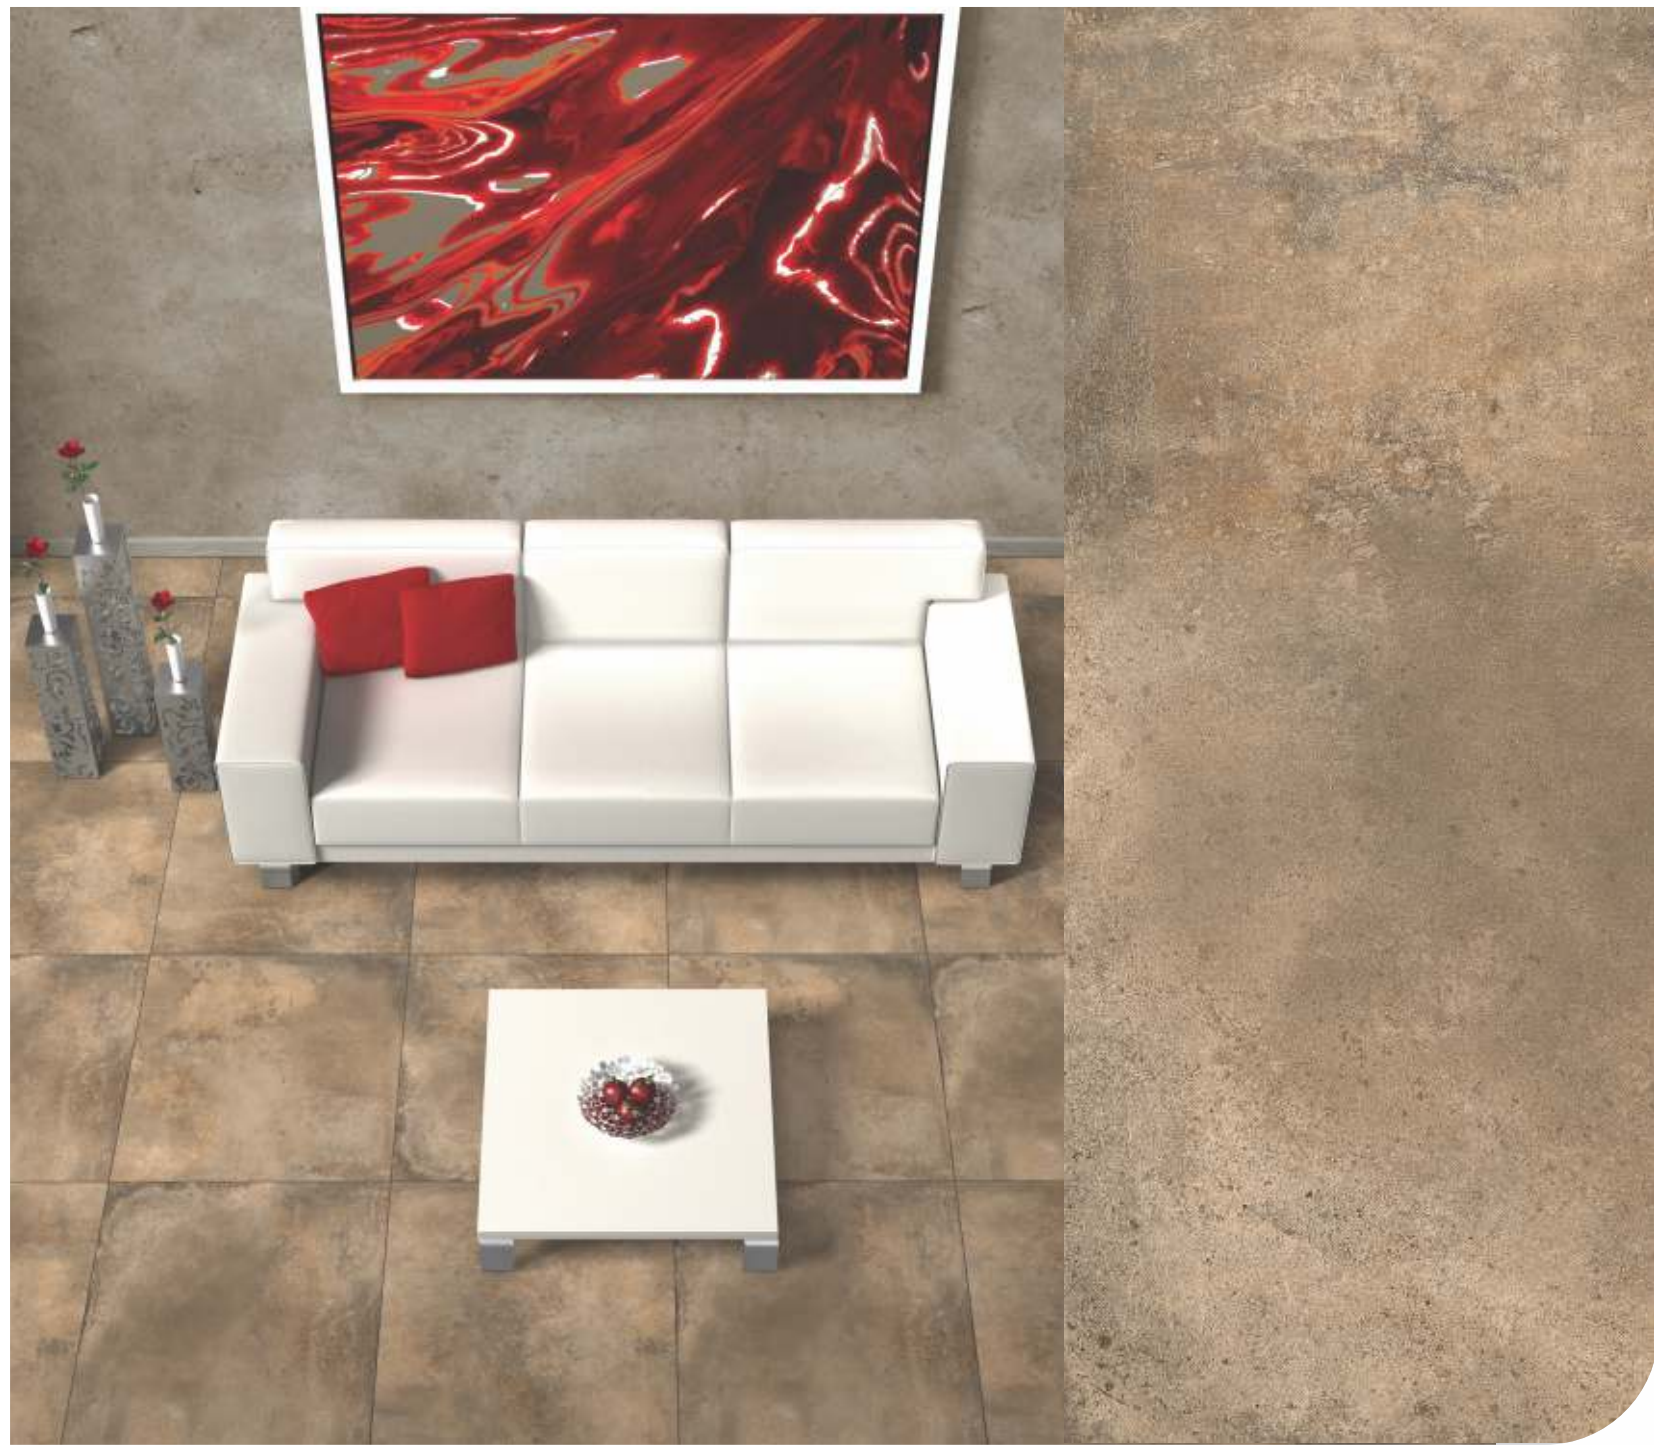

- SUITABLE FOR WALL & FLOOR
- BRIGHT FINISHING TILES
- RANDOM PATTERN
- USE GROUTING FOR BETTER LAYING

CREATIVE RUSTIC SERIES

DIGITAL
VITRIFIED TILES 600X600MM | Creative Rustic Finish

www.groupofmetro.com

Quality • Commitment • Trust